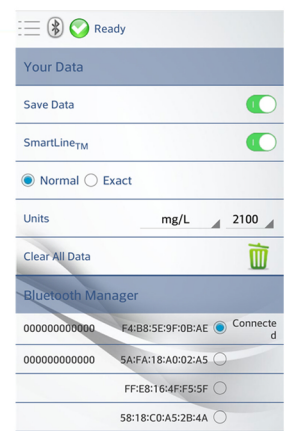

Diagram 1

Get **Alcovisor** App from

BREATH ALCOHOL ANALYZER WITH BLUETOOTH

MARS-BT

Blow

Check your result here!

 **ALCOVISOR**[®]
Safe driving • Safe product • Save 'YOU'

Alcovisor App

- show the measurement result
- add remarks for each result (Diagram 2)
- change measurement unit (Diagram 3)
- Line Chart to view the previous statistics

Diagram 2

Diagram 3

Get **Alcovisor** App from