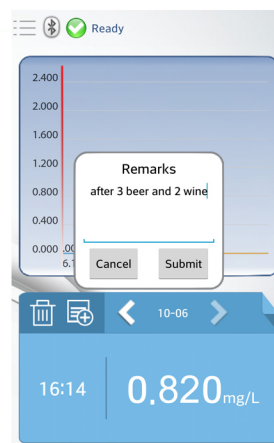

Diagram 1

Get **Alcovisor** App from

BREATH ALCOHOL ANALYZER WITH BLUETOOTH

MARS-BT

Blow

Check your result here!

 **ALCOVISOR**[®]
Safe driving • Safe product • Save 'YOU'

Alcovisor App

- show the measurement result
- add remarks for each result (Diagram 2)
- change measurement unit (Diagram 3)
- Line Chart to view the previous statistics

Diagram 2

Diagram 3

Get **Alcovisor** App from